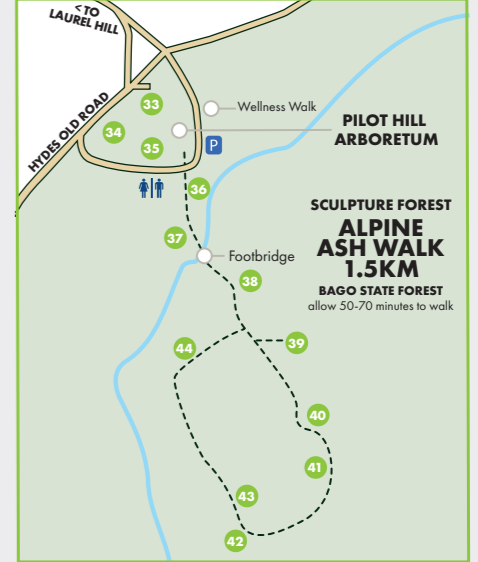

# snowy valleys sculpture trail

# COLLECTION TRAIL MAP

- 15 The Apple Thief
- 45 Courabyra Wines
- 46 Courabyra Wines
- 47 Courabyra Wines
- 48 Johansen Wines
- 49 Johansen Wines
- 61 Obsession Wines

Cellar Door opening times vary throughout the year

- ADELONG
- BATLOW
- TUMUT
- TALBINGO
- SCULPTURE FOREST
- CELLAR DOORS
- TUMBARUMBA
- TOOMA
- KHANCOBAN

- ▬ DIRT ROAD  
at Laurel Hill & Pilot Hill
- WALKING PATH
- CREEK
- ♿ TOILETS
- P PARKING
- i VISITOR INFORMATION

i Tumut Visitor Information Centre: 5 Adelong Road, Tumut

- ADELONG**
- 1 Kaoru Matsumoto (Japan) 'Cycle-90' "Lingering Memory" VII
  - 2 Akiho Tata (Japan) 'Pink Eggplant-Share'
  - 3 Min-Sub Park (South Korea) 'To Endure'
  - 4 Giuliana De Felice (New Zealand) 'Follow the Signs'
  - 5 Andreas Buisman (Austria) 'Waves'
  - 6 Osamu & Masako Ohnishi (Japan) 'USAGI Shelter'
  - 7 Takeshi Tanabe (Japan) 'A Scene: Dedicated to Handel's "The Water Music" 17-1'
  - 8 Tania Spencer (WA) 'Gumnut Cap Trio'
  - 9 Michael Le Grand (NSW) 'Schism'
  - 10 Peter Lundberg (USA) 'Nugget'
  - 11 Ron Gomboc (WA) 'The Elder'
  - 12 Shaumyika Sharma (USA | WA) 'The Big Wave'
  - 13 Lubomir Mikle (Slovakia) 'F.E.H.'
  - 14 Harrie Fasher (NSW) 'The Last Charge'