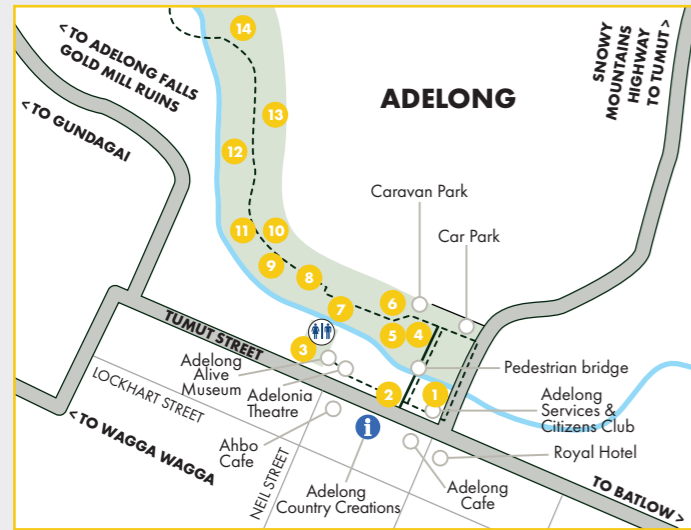

# COLLECTION TRAIL MAP

- 15 The Apple Thief
- 45 Courabyra Wines
- 46 Courabyra Wines
- 47 Courabyra Wines
- 48 Johansen Wines
- 49 Johansen Wines
- 61 Obsession Wines

Cellar Door opening times vary throughout the year

- ADELONG
- BATLOW
- TUMUT
- TALBINGO
- SCULPTURE FOREST
- CELLAR DOORS
- TUMBARUMBA
- TOOMA
- KHANCOBAN

- ▬ DIRT ROAD  
at Laurel Hill & Pilot Hill
- WALKING PATH
- CREEK
- ♿ TOILETS
- P PARKING
- i VISITOR INFORMATION

i Tumut Visitor Information Centre: 5 Adelong Road, Tumut

- ADELONG**
- 1 Kaoru Matsumoto (Japan) 'Cycle-90' "Lingering Memory" VII
  - 2 Akiho Tata (Japan) 'Pink Eggplant-Share'
  - 3 Min-Sub Park (South Korea) 'To Endure'
  - 4 Giuliana De Felice (New Zealand) 'Follow the Signs'
  - 5 Andreas Buisman (Austria) 'Waves'
  - 6 Osamu & Masako Ohnishi (Japan) 'USAGI Shelter'
  - 7 Takeshi Tanabe (Japan) 'A Scene: Dedicated to Handel's "The Water Music" 17-1'
  - 8 Tania Spencer (WA) 'Gumnut Cap Trio'
  - 9 Michael Le Grand (NSW) 'Schism'
  - 10 Peter Lundberg (USA) 'Nugget'
  - 11 Ron Gomboc (WA) 'The Elder'
  - 12 Shaumyika Sharma (USA | WA) 'The Big Wave'
  - 13 Lubomir Mikle (Slovakia) 'F.E.H.'
  - 14 Harrie Fasher (NSW) 'The Last Charge'

- TUMBARUMBA**
- 50 Stephen King (NSW) 'Set Square'
  - 51 Prof. Sui Jianguo (China) 'Planting a Trace'
  - 52 Egor Zigura (Ukraine) 'Colossus'
  - 53 Takahiro Hirata (Japan) 'Arrowhead Dark Night Shine'
  - 54 Marcus Tatton (New Zealand | TAS) 'Habitat'
  - 55 Philip Spelman (NSW) 'Lumina Folds'
  - 56 Keld Moseholm (Denmark) 'Together We Are Strong'
  - 57 Jennifer Cochrane (WA) 'Pipe and Fittings... Many Cubes'
  - 58 Merran Esson (NSW) 'Tumba Tanks' Series (located within Artists on Parade)
  - 59 Leda Alexopoulou (Greece) 'Keep Walking'
  - 60 Paul Caporn (WA) 'Heads It Is'
- OBSESSION WINES**
- 61 Takeshi Tanabe (Japan) 'Locus of Time 18-1'