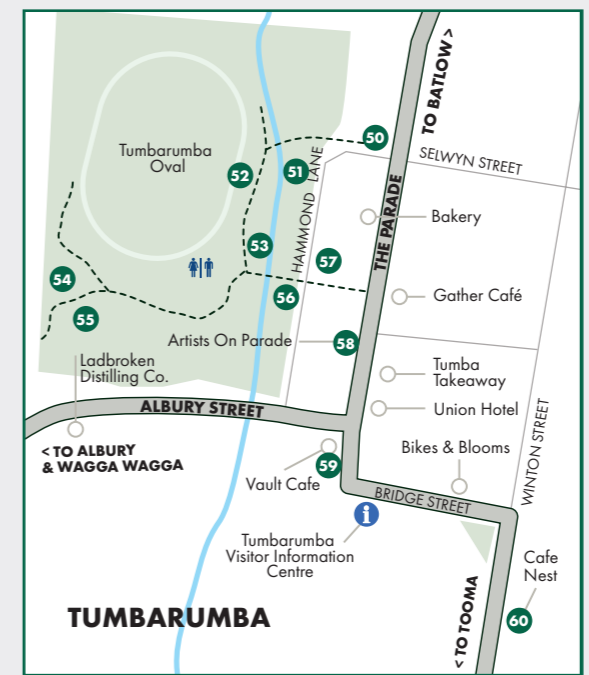

# COLLECTION TRAIL MAP

- 15 The Apple Thief
- 45 Courabyra Wines
- 46 Courabyra Wines
- 47 Courabyra Wines
- 48 Johansen Wines
- 49 Johansen Wines
- 61 Obsession Wines

Cellar Door opening times vary throughout the year

- ADELONG
- BATLOW
- TUMUT
- TALBINGO
- SCULPTURE FOREST
- CELLAR DOORS
- TUMBARUMBA
- TOOMA
- KHANCOBAN

- ▬ DIRT ROAD  
at Laurel Hill & Pilot Hill
- WALKING PATH
- CREEK
- ♿ TOILETS
- P PARKING
- i VISITOR INFORMATION

i Tumut Visitor Information Centre: 5 Adelong Road, Tumut

- ADELONG**
- 1 Kaoru Matsumoto (Japan) 'Cycle-90' "Lingering Memory" VII
  - 2 Akiho Tata (Japan) 'Pink Eggplant-Share'
  - 3 Min-Sub Park (South Korea) 'To Endure'
  - 4 Giuliana De Felice (New Zealand) 'Follow the Signs'
  - 5 Andreas Buisman (Austria) 'Waves'
  - 6 Osamu & Masako Ohnishi (Japan) 'USAGI Shelter'
  - 7 Takeshi Tanabe (Japan) 'A Scene: Dedicated to Handel's "The Water Music" 17-1'
  - 8 Tania Spencer (WA) 'Gumnut Cap Trio'
  - 9 Michael Le Grand (NSW) 'Schism'
  - 10 Peter Lundberg (USA) 'Nugget'
  - 11 Ron Gomboc (WA) 'The Elder'
  - 12 Shaumyika Sharma (USA | WA) 'The Big Wave'
  - 13 Lubomir Mikle (Slovakia) 'F.E.H.'
  - 14 Harrie Fasher (NSW) 'The Last Charge'

- TUMBARUMBA**
- 50 Stephen King (NSW) 'Set Square'
  - 51 Prof. Sui Jianguo (China) 'Planting a Trace'
  - 52 Egor Zigura (Ukraine) 'Colossus'
  - 53 Takahiro Hirata (Japan) 'Arrowhead Dark Night Shine'
  - 54 Marcus Tatton (New Zealand | TAS) 'Habitat'
  - 55 Philip Spelman (NSW) 'Lumina Folds'
  - 56 Keld Moseholm (Denmark) 'Together We Are Strong'
  - 57 Jennifer Cochrane (WA) 'Pipe and Fittings... Many Cubes'
  - 58 Merran Esson (NSW) 'Tumba Tanks' Series (located within Artists on Parade)
  - 59 Leda Alexopoulou (Greece) 'Keep Walking'
  - 60 Paul Caporn (WA) 'Heads It Is'
- OBSESSION WINES**
- 61 Takeshi Tanabe (Japan) 'Locus of Time 18-1'