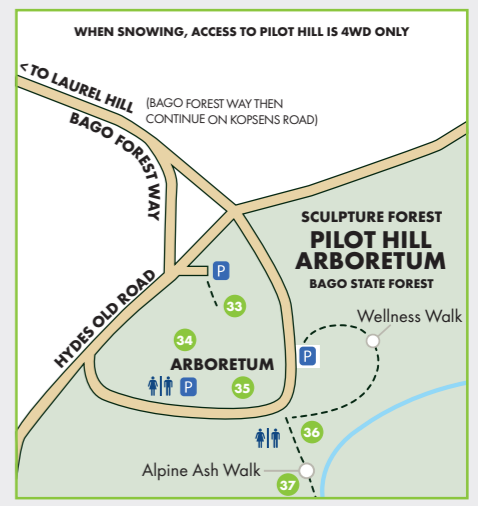

# COLLECTION TRAIL MAP

- 15 The Apple Thief
- 45 Courabyra Wines
- 46 Courabyra Wines
- 47 Courabyra Wines
- 48 Johansen Wines
- 49 Johansen Wines
- 61 Obsession Wines

Cellar Door opening times vary throughout the year

- ADELONG
- BATLOW
- TUMUT
- TALBINGO
- SCULPTURE FOREST
- CELLAR DOORS
- TUMBARUMBA
- TOOMA
- KHANCOBAN

- ▬ DIRT ROAD  
at Laurel Hill & Pilot Hill
- WALKING PATH
- CREEK
- ♿ TOILETS
- P PARKING
- i VISITOR INFORMATION

i Tumut Visitor Information Centre: 5 Adelong Road, Tumut

- ADELONG**
- 1 Kaoru Matsumoto (Japan) 'Cycle-90' "Lingering Memory" VII
  - 2 Akiho Tata (Japan) 'Pink Eggplant-Share'
  - 3 Min-Sub Park (South Korea) 'To Endure'
  - 4 Giuliana De Felice (New Zealand) 'Follow the Signs'
  - 5 Andreas Buisman (Austria) 'Waves'
  - 6 Osamu & Masako Ohnishi (Japan) 'USAGI Shelter'
  - 7 Takeshi Tanabe (Japan) 'A Scene: Dedicated to Handel's "The Water Music" 17-1'
  - 8 Tania Spencer (WA) 'Gumnut Cap Trio'
  - 9 Michael Le Grand (NSW) 'Schism'
  - 10 Peter Lundberg (USA) 'Nugget'
  - 11 Ron Gomboc (WA) 'The Elder'
  - 12 Shaumyika Sharma (USA | WA) 'The Big Wave'
  - 13 Lubomir Mikle (Slovakia) 'F.E.H.'
  - 14 Harrie Fasher (NSW) 'The Last Charge'