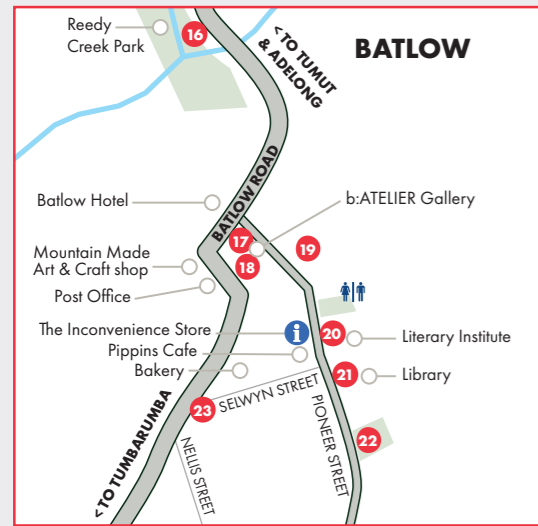

# COLLECTION TRAIL MAP

- 15 The Apple Thief
- 45 Courabyra Wines
- 46 Courabyra Wines
- 47 Courabyra Wines
- 48 Johansen Wines
- 49 Johansen Wines
- 61 Obsession Wines

Cellar Door opening times vary throughout the year

- ADELONG
- BATLOW
- TUMUT
- TALBINGO
- SCULPTURE FOREST
- CELLAR DOORS
- TUMBARUMBA
- TOOMA
- KHANCOBAN

- ▬ DIRT ROAD  
at Laurel Hill & Pilot Hill
- WALKING PATH
- CREEK
- ♿ TOILETS
- P PARKING
- i VISITOR INFORMATION

i Tumut Visitor Information Centre: 5 Adelong Road, Tumut

- ADELONG**
- 1 Kaoru Matsumoto (Japan) 'Cycle-90' "Lingering Memory" VII
  - 2 Akiho Tata (Japan) 'Pink Eggplant-Share'
  - 3 Min-Sub Park (South Korea) 'To Endure'
  - 4 Giuliana De Felice (New Zealand) 'Follow the Signs'
  - 5 Andreas Buisman (Austria) 'Waves'
  - 6 Osamu & Masako Ohnishi (Japan) 'USAGI Shelter'
  - 7 Takeshi Tanabe (Japan) 'A Scene: Dedicated to Handel's "The Water Music" 17-1'
  - 8 Tania Spencer (WA) 'Gumnut Cap Trio'
  - 9 Michael Le Grand (NSW) 'Schism'
  - 10 Peter Lundberg (USA) 'Nugget'
  - 11 Ron Gomboc (WA) 'The Elder'
  - 12 Shaumyika Sharma (USA | WA) 'The Big Wave'
  - 13 Lubomir Mikle (Slovakia) 'F.E.H.'
  - 14 Harrie Fasher (NSW) 'The Last Charge'