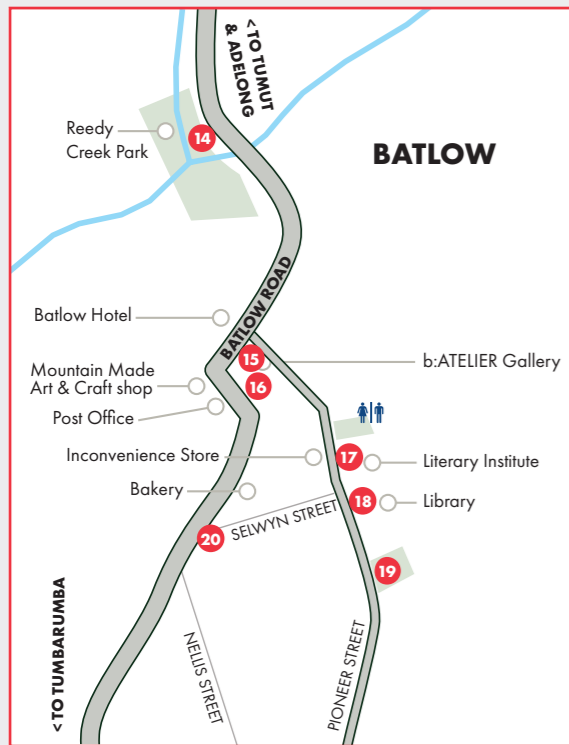

COLLECTION TRAIL MAP

- ADELONG
- BATLOW
- TUMUT
- TALBINGO
- SCULPTURE FOREST
- CELLAR DOORS
- TUMBARUMBA
- TOOMA
- WALKING PATH
- CREEK
- ♿ TOILETS

- 38 39 40 Courabyra Wines
 - 41 42 Johansen Wines
 - 53 Obsession Wines
- Cellar Door opening times vary throughout the year