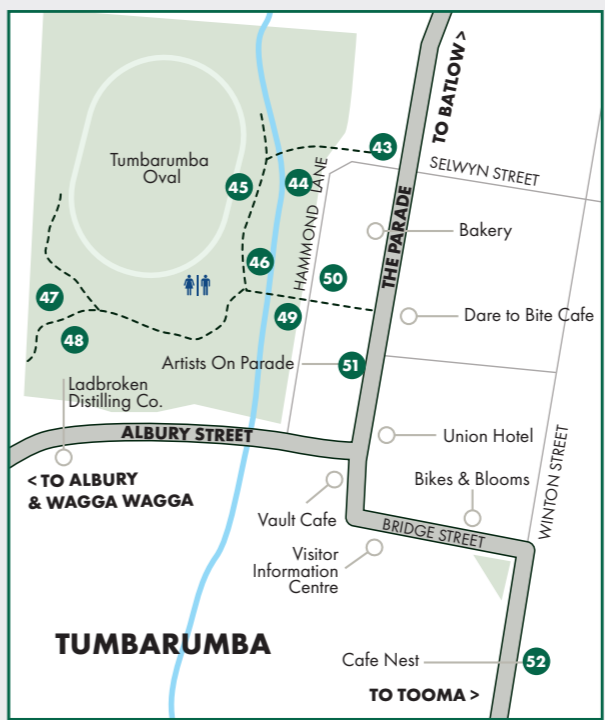

1. **ADELONG** 1 Kaoru Matsumoto (Japan) 'Cycle-90° "Lingering Memory" VII' 2 Akiho Tata (Japan) 'Pink Eggplant - Share' 3 Giuliana De Felice (New Zealand) 'Follow the Signs' 4 Andreas Buisman (Austria) 'Waves' 5 Osamu & Masako Ohnishi (Japan) 'USAGI Shelter' 6 Takeshi Tanabe (Japan) 'A Scene: Dedicated to Handel's "The Water Music" 17-1' 7 Tania Spencer (WA) 'Gumnut Cap Trio' 8 Michael Le Grand (NSW) 'Schism' 9 Peter Lundberg (USA) 'Nugget' 10 Ron Gomboc (WA) 'The Elder' 11 Shaumyika Sharma (USA | WA) 'The Big Wave' 12 Lubomir Mikle (Slovakia) 'F.E.H.' 13 Harrie Fasher (NSW) 'The Last Charge'
2. **BATLOW** 14 Phil Price (New Zealand) 'Eden' 15 Jina Lee (WA | South Korea) 'And Spring Again' 16 Richard Tipping (NSW) 'Artwork' 17 Keld Moseholm (Denmark) 'The Kiss' 18 Koichi Ogino (Japan) 'Camel Country' 19 Sasha Reid (New Zealand | NSW) 'Composition 17' 20 Milan Kuzica (Czech Republic) 'Green Life'
3. **TUMUT** 21 Wataru Hamasaka (Japan) 'The Sound of Sky - The Physical Ring VI' 22 Tetsuro Yamasaki (Japan) 'Metamorphosis - Inside Out (Cube)'
4. **TALBINGO** 23 Keizo Ushio (Japan) 'Oushi Zokei Hexagonal' 24 April Pine (WA | England) 'Tidal Body'
5. **SCULPTURE FOREST - SUGAR PINES AT LAUREL HILL** 25 Stephen King (NSW) 'Grid Study IV' 26 Tony Davis (WA) 'Folly Interstice'
6. **SCULPTURE FOREST - ALPINE ASH WALK** 27 Václav Fiala (Czech Republic) 'Universum' 28 Robyn Veneer Sweeney (NSW) 'Containment Lines' 29 Sean Henry (England) 'Seated Man'
7. **SCULPTURE FOREST - ALPINE ASH WALK** 30 Akira Kamada (NSW) 'Spirit Run' 31 Clancy Warner (South Australia) 'The Cleansing' 32 Steinunn Thórarinsdóttir (Iceland) 'Contemplation' 33 Philip Spelman (NSW) 'Tree Hide' 34 Lorraine Connelly-Northey (NSW) 'Narbong-galang' 35 Dale Miles (NSW) 'Transporter' 36 Shen Lieyi (China) 'Rain' 37 Andrew Townsend & Suzie Bleach (NSW) 'Borderlands'
8. **COURABYRA WINES** 38 Andreas Buisman (Austria) 'The Family' 39 Gavin Younge (South Africa) 'Fouet' 40 Haruyuki Uchida (Japan) 'Thinking Red'
9. **JOHANSEN WINES** 41 Stephen King (NSW) 'Soil Test V' 42 Norton Flavel (WA) 'And Another'
10. **TUMBARUMBA** 43 Stephen King (NSW) 'Set Square' 44 Sui Jianguo (China) 'Planting a Trace' 45 Egor Zigura (Ukraine) 'Colossus' 46 Takahiro Hirata (Japan) 'Arrowhead Dark Night Shine' 47 Marcus Tatton (New Zealand | TAS) 'Habitat' 48 Philip Spelman (NSW) 'Lumina Folds' 49 Keld Moseholm (Denmark) 'Together We Are Strong' 50 Jennifer Cochrane (WA) 'Pipe and Fittings... Many Cubes' 51 Merran Esson (NSW) 'Tumba Tanks' Series (located within Artist on Parade)
11. 52 Paul Caporn (WA) 'Heads It Is' **OBSESSION WINES** 53 Takeshi Tanabe (Japan) 'Locus of Time 18-1' **TOOMA** 54 Keizo Ushio (Japan) 'Oushi Zokei' 55 Ron Robertson-Swann OAM (NSW) 'Hildegard von Bingen'