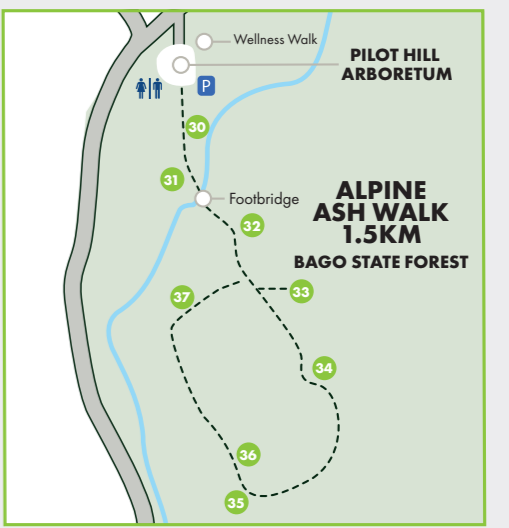

1. **ADELONG** 1 Kaoru Matsumoto (Japan) 'Cycle-90° "Lingering Memory" VII' 2 Akiho Tata (Japan) 'Pink Eggplant - Share' 3 Giuliana De Felice (New Zealand) 'Follow the Signs' 4 Andreas Buisman (Austria) 'Waves' 5 Osamu & Masako Ohnishi (Japan) 'USAGI Shelter' 6 Takeshi Tanabe (Japan) 'A Scene: Dedicated to Handel's "The Water Music" 17-1' 7 Tania Spencer (WA) 'Gumnut Cap Trio' 8 Michael Le Grand (NSW) 'Schism' 9 Peter Lundberg (USA) 'Nugget' 10 Ron Gomboc (WA) 'The Elder' 11 Shaumyika Sharma (USA | WA) 'The Big Wave' 12 Lubomir Mikle (Slovakia) 'F.E.H.' 13 Harrie Fasher (NSW) 'The Last Charge'
2. **BATLOW** 14 Phil Price (New Zealand) 'Eden' 15 Jina Lee (WA | South Korea) 'And Spring Again' 16 Richard Tipping (NSW) 'Artwork' 17 Keld Moseholm (Denmark) 'The Kiss' 18 Koichi Ogino (Japan) 'Camel Country' 19 Sasha Reid (New Zealand | NSW) 'Composition 17' 20 Milan Kuzica (Czech Republic) 'Green Life'
3. **TUMUT** 21 Wataru Hamasaka (Japan) 'The Sound of Sky - The Physical Ring VI' 22 Tetsuro Yamasaki (Japan) 'Metamorphosis - Inside Out (Cube)'
4. **TALBINGO** 23 Keizo Ushio (Japan) 'Oushi Zokei Hexagonal' 24 April Pine (WA | England) 'Tidal Body'
5. **SCULPTURE FOREST - SUGAR PINES AT LAUREL HILL** 25 Stephen King (NSW) 'Grid Study IV' 26 Tony Davis (WA) 'Folly Interstice'
6. **SCULPTURE FOREST - ALPINE ASH WALK** 27 Václav Fiala (Czech Republic) 'Universum' 28 Robyn Veneer Sweeney (NSW) 'Containment Lines' 29 Sean Henry (England) 'Seated Man'
7. **SCULPTURE FOREST - ALPINE ASH WALK** 30 Akira Kamada (NSW) 'Spirit Run' 31 Clancy Warner (South Australia) 'The Cleansing' 32 Steinunn Thórarinsdóttir (Iceland) 'Contemplation' 33 Philip Spelman (NSW) 'Tree Hide' 34 Lorraine Connelly-Northey (NSW) 'Narbong-galang' 35 Dale Miles (NSW) 'Transporter' 36 Shen Lieyi (China) 'Rain' 37 Andrew Townsend & Suzie Bleach (NSW) 'Borderlands'
8. **COURABYRA WINES** 38 Andreas Buisman (Austria) 'The Family' 39 Gavin Younge (South Africa) 'Fouet' 40 Haruyuki Uchida (Japan) 'Thinking Red'
9. **JOHANSEN WINES** 41 Stephen King (NSW) 'Soil Test V' 42 Norton Flavel (WA) 'And Another'
10. **TUMBARUMBA** 43 Stephen King (NSW) 'Set Square' 44 Sui Jianguo (China) 'Planting a Trace' 45 Egor Zigura (Ukraine) 'Colossus' 46 Takahiro Hirata (Japan) 'Arrowhead Dark Night Shine' 47 Marcus Tatton (New Zealand | TAS) 'Habitat' 48 Philip Spelman (NSW) 'Lumina Folds' 49 Keld Moseholm (Denmark) 'Together We Are Strong' 50 Jennifer Cochrane (WA) 'Pipe and Fittings... Many Cubes' 51 Merran Esson (NSW) 'Tumba Tanks' Series (located within Artist on Parade)
11. 52 Paul Caporn (WA) 'Heads It Is' **OBSESSION WINES** 53 Takeshi Tanabe (Japan) 'Locus of Time 18-1' **TOOMA** 54 Keizo Ushio (Japan) 'Oushi Zokei' 55 Ron Robertson-Swann OAM (NSW) 'Hildegard von Bingen'