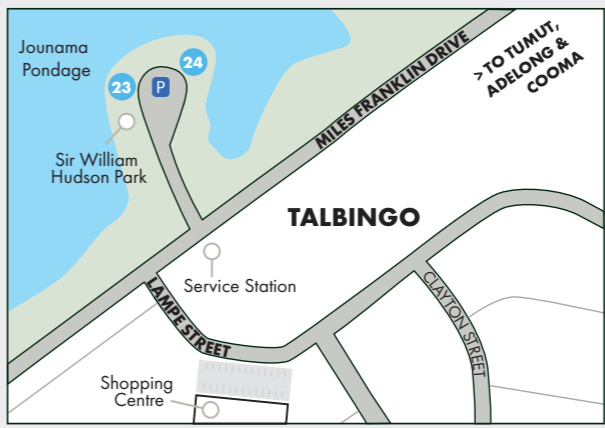

1. **ADELONG** 1 Kaoru Matsumoto (Japan) 'Cycle-90° "Lingering Memory" VII' 2 Akiho Tata (Japan) 'Pink Eggplant - Share' 3 Giuliana De Felice (New Zealand) 'Follow the Signs' 4 Andreas Buisman (Austria) 'Waves' 5 Osamu & Masako Ohnishi (Japan) 'USAGI Shelter' 6 Takeshi Tanabe (Japan) 'A Scene: Dedicated to Handel's "The Water Music" 17-1' 7 Tania Spencer (WA) 'Gumnut Cap Trio' 8 Michael Le Grand (NSW) 'Schism' 9 Peter Lundberg (USA) 'Nugget' 10 Ron Gomboc (WA) 'The Elder' 11 Shaumyika Sharma (USA | WA) 'The Big Wave' 12 Lubomir Mikle (Slovakia) 'F.E.H.' 13 Harrie Fasher (NSW) 'The Last Charge'
2. **BATLOW** 14 Phil Price (New Zealand) 'Eden' 15 Jina Lee (WA | South Korea) 'And Spring Again' 16 Richard Tipping (NSW) 'Artwork' 17 Keld Moseholm (Denmark) 'The Kiss' 18 Koichi Ogino (Japan) 'Camel Country' 19 Sasha Reid (New Zealand | NSW) 'Composition 17' 20 Milan Kuzica (Czech Republic) 'Green Life'
3. **TUMUT** 21 Wataru Hamasaka (Japan) 'The Sound of Sky - The Physical Ring VI' 22 Tetsuro Yamasaki (Japan) 'Metamorphosis - Inside Out (Cube)'
4. **TALBINGO** 23 Keizo Ushio (Japan) 'Oushi Zokei Hexagonal' 24 April Pine (WA | England) 'Tidal Body'
5. **SCULPTURE FOREST - SUGAR PINES AT LAUREL HILL** 25 Stephen King (NSW) 'Grid Study IV' 26 Tony Davis (WA) 'Folly Interstice'
6. **SCULPTURE FOREST - ALPINE ASH WALK** 27 Václav Fiala (Czech Republic) 'Universum' 28 Robyn Veneer Sweeney (NSW) 'Containment Lines' 29 Sean Henry (England) 'Seated Man'
7. **SCULPTURE FOREST - ALPINE ASH WALK** 30 Akira Kamada (NSW) 'Spirit Run' 31 Clancy Warner (South Australia) 'The Cleansing' 32 Steinunn Thórarinsdóttir (Iceland) 'Contemplation' 33 Philip Spelman (NSW) 'Tree Hide' 34 Lorraine Connelly-Northey (NSW) 'Narbong-galang' 35 Dale Miles (NSW) 'Transporter' 36 Shen Lieyi (China) 'Rain' 37 Andrew Townsend & Suzie Bleach (NSW) 'Borderlands'
8. **COURABYRA WINES** 38 Andreas Buisman (Austria) 'The Family' 39 Gavin Younge (South Africa) 'Fouet' 40 Haruyuki Uchida (Japan) 'Thinking Red'
9. **JOHANSEN WINES** 41 Stephen King (NSW) 'Soil Test V' 42 Norton Flavel (WA) 'And Another'
10. **TUMBARUMBA** 43 Stephen King (NSW) 'Set Square' 44 Sui Jianguo (China) 'Planting a Trace' 45 Egor Zigura (Ukraine) 'Colossus' 46 Takahiro Hirata (Japan) 'Arrowhead Dark Night Shine' 47 Marcus Tatton (New Zealand | TAS) 'Habitat' 48 Philip Spelman (NSW) 'Lumina Folds' 49 Keld Moseholm (Denmark) 'Together We Are Strong' 50 Jennifer Cochrane (WA) 'Pipe and Fittings... Many Cubes' 51 Merran Esson (NSW) 'Tumba Tanks' Series (located within Artist on Parade)
11. 52 Paul Caporn (WA) 'Heads It Is' **OBSESSION WINES** 53 Takeshi Tanabe (Japan) 'Locus of Time 18-1' **TOOMA** 54 Keizo Ushio (Japan) 'Oushi Zokei' 55 Ron Robertson-Swann OAM (NSW) 'Hildegard von Bingen'