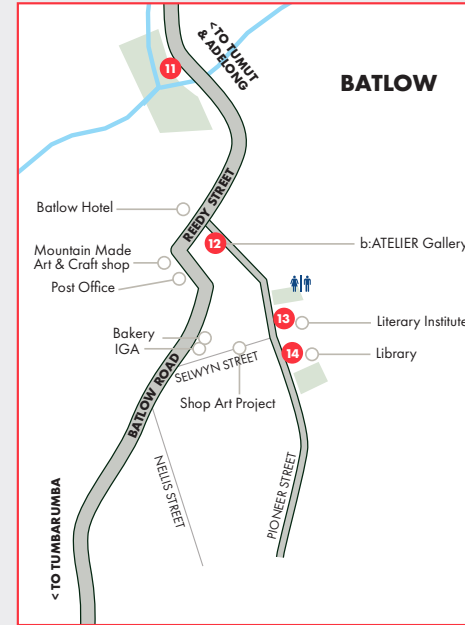

COLLECTION MAP

15 16 17 Courabyra Wines
18 19 Johansen Wines
28 Obsession Wines

Cellar Door opening times vary throughout the year

The Snowy Valleys Sculpture Trail spans the towns of Adelong, Batlow, Tumbarumba, the hamlet of Tooma and the Tumbarumba wine region cellar doors at Courabyra Wines, Johansen Wines and Obsession Wines.

- ADELONG** 1 Osamu & Masako Ohnishi (Japan) 'USAGI Shelter' 2 Giuliana De Felice (New Zealand) 'Follow the Signs' 3 Takeshi Tanabe (Japan) 'A Scene: Dedicated to Handel's "The Water Music" 17-1' 4 Tania Spencer (WA) 'Gumnut Cap Trio'
5 Michael Le Grand (NSW) 'Schism' 6 Ron Gomboc (WA) 'The Elder' 7 Shaumyika Sharma (USA | WA) 'The Big Wave' 8 Lubomir Mikle (Slovakia) 'F.E.H.' 9 Akiho Tata (Japan) 'Pink Eggplant - Share'
10 Harrie Fasher (NSW) 'The Last Charge' **BATLOW** 11 Milan Kuzica (Czech Republic) 'Green Life' 12 Richard Tipping (NSW) 'Artwork' 13 Keld Moseholm (Denmark) 'The Kiss' 14 Koichi Ogino (Japan) 'Camel Country'
- COURABYRA WINES** 15 Andreas Buisman (Austria) 'The Family (Sign Oz 863 / Sign Oz 864 / Sign Oz 865)' 16 Gavin Younge (South Africa) 'Fouer' 17 Haruyuki Uchida (Japan) 'Thinking Red' **JOHANSEN WINES** 18 Stephen King (NSW) 'Soil Test V'
19 Norton Flavel (WA) 'And Another' **TUMBARUMBA** 20 Stephen King (NSW) 'Set Square' 21 Egor Zigura (Ukraine) 'Colossus' 22 Takahiro Hirata (Japan) 'Arrowhead Dark Night Shine' 23 Marcus Tatton (New Zealand | TAS) 'Habitat'
24 Philip Spelman (NSW) 'Lumina Folds' 25 Keld Moseholm (Denmark) 'Together We Are Strong' 26 Jennifer Cochrane (WA) 'Pipe and Fittings... Many Cubes' 27 Paul Caporn (WA) 'Heads It Is'
- OBSESSION WINES** 28 Takeshi Tanabe (Japan) 'Locus of Time 18-1' **TOOMA** 29 Keizo Ushio (Japan) 'Oushi Zokei' 30 Ron Robertson-Swann (NSW) 'Hildegard von Bingen'

* Sculptures 3 and 6 are being repaired due to flood damage and will be reinstalled by early May 2023.