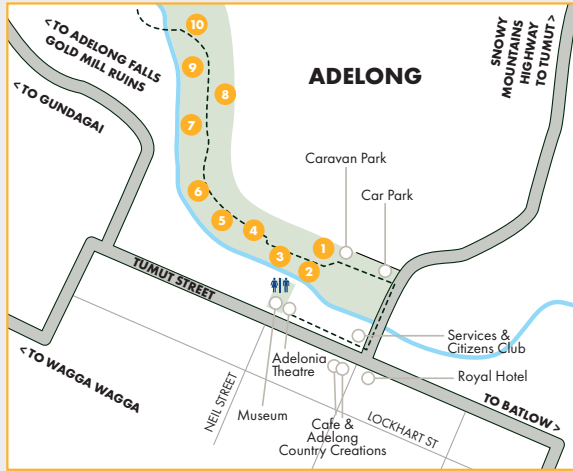

COLLECTION MAP

15 16 17 Courabyra Wines
18 19 Johansen Wines
28 Obsession Wines

Cellar Door opening times vary throughout the year

The Snowy Valleys Sculpture Trail spans the towns of Adelong, Batlow, Tumbarumba, the hamlet of Tooma and the Tumbarumba wine region cellar doors at Courabyra Wines, Johansen Wines and Obsession Wines.

- ADELONG** 1 Osamu & Masako Ohnishi (Japan) 'USAGI Shelter' 2 Giuliana De Felice (New Zealand) 'Follow the Signs' 3 Takeshi Tanabe (Japan) 'A Scene: Dedicated to Handel's "The Water Music" 17-1' 4 Tania Spencer (WA) 'Gumnut Cap Trio'
5 Michael Le Grand (NSW) 'Schism' 6 Ron Gomboc (WA) 'The Elder' 7 Shaumyika Sharma (USA | WA) 'The Big Wave' 8 Lubomir Mikle (Slovakia) 'F.E.H.' 9 Akiho Tata (Japan) 'Pink Eggplant - Share'
10 Harrie Fasher (NSW) 'The Last Charge' **BATLOW** 11 Milan Kuzica (Czech Republic) 'Green Life' 12 Richard Tipping (NSW) 'Artwork' 13 Keld Moseholm (Denmark) 'The Kiss' 14 Koichi Ogino (Japan) 'Camel Country'
- COURABYRA WINES** 15 Andreas Buisman (Austria) 'The Family (Sign Oz 863 / Sign Oz 864 / Sign Oz 865)' 16 Gavin Younge (South Africa) 'Fouer' 17 Haruyuki Uchida (Japan) 'Thinking Red' **JOHANSEN WINES** 18 Stephen King (NSW) 'Soil Test V'
19 Norton Flavel (WA) 'And Another' **TUMBARUMBA** 20 Stephen King (NSW) 'Set Square' 21 Egor Zigura (Ukraine) 'Colossus' 22 Takahiro Hirata (Japan) 'Arrowhead Dark Night Shine' 23 Marcus Tatton (New Zealand | TAS) 'Habitat'
24 Philip Spelman (NSW) 'Lumina Folds' 25 Keld Moseholm (Denmark) 'Together We Are Strong' 26 Jennifer Cochrane (WA) 'Pipe and Fittings... Many Cubes' 27 Paul Caporn (WA) 'Heads It Is'
- OBSESSION WINES** 28 Takeshi Tanabe (Japan) 'Locus of Time 18-1' **TOOMA** 29 Keizo Ushio (Japan) 'Oushi Zokei' 30 Ron Robertson-Swann (NSW) 'Hildegard von Bingen'

* Sculptures 3 and 6 are being repaired due to flood damage and will be reinstalled by early May 2023.