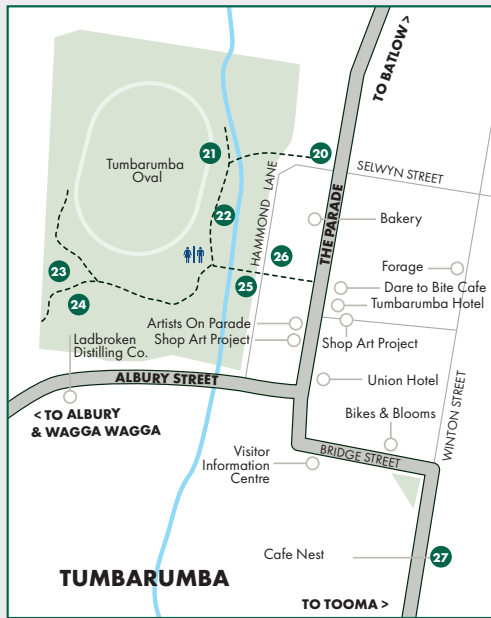

COLLECTION MAP

15 16 17 Courabyra Wines
18 19 Johansen Wines
28 Obsession Wines

Cellar Door opening times vary throughout the year

The Snowy Valleys Sculpture Trail spans the towns of Adelong, Batlow, Tumbarumba, the hamlet of Tooma and the Tumbarumba wine region cellar doors at Courabyra Wines, Johansen Wines and Obsession Wines.

- ADELONG** 1 Osamu & Masako Ohnishi (Japan) 'USAGI Shelter' 2 Giuliana De Felice (New Zealand) 'Follow the Signs' 3 Takeshi Tanabe (Japan) 'A Scene: Dedicated to Handel's "The Water Music" 17-1' 4 Tania Spencer (WA) 'Gumnut Cap Trio'
5 Michael Le Grand (NSW) 'Schism' 6 Ron Gomboc (WA) 'The Elder' 7 Shaumyika Sharma (USA | WA) 'The Big Wave' 8 Lubomir Mikle (Slovakia) 'F.E.H.' 9 Akiho Tata (Japan) 'Pink Eggplant - Share'
10 Harrie Fasher (NSW) 'The Last Charge' **BATLOW** 11 Milan Kuzica (Czech Republic) 'Green Life' 12 Richard Tipping (NSW) 'Artwork' 13 Keld Moseholm (Denmark) 'The Kiss' 14 Koichi Ogino (Japan) 'Camel Country'
- COURABYRA WINES** 15 Andreas Buisman (Austria) 'The Family (Sign Oz 863 / Sign Oz 864 / Sign Oz 865)' 16 Gavin Younge (South Africa) 'Fouer' 17 Haruyuki Uchida (Japan) 'Thinking Red' **JOHANSEN WINES** 18 Stephen King (NSW) 'Soil Test V'
19 Norton Flavel (WA) 'And Another' **TUMBARUMBA** 20 Stephen King (NSW) 'Set Square' 21 Egor Zigura (Ukraine) 'Colossus' 22 Takahiro Hirata (Japan) 'Arrowhead Dark Night Shine' 23 Marcus Tatton (New Zealand | TAS) 'Habitat'
24 Philip Spelman (NSW) 'Lumina Folds' 25 Keld Moseholm (Denmark) 'Together We Are Strong' 26 Jennifer Cochrane (WA) 'Pipe and Fittings... Many Cubes' 27 Paul Caporn (WA) 'Heads It Is'
- OBSESSION WINES** 28 Takeshi Tanabe (Japan) 'Locus of Time 18-1' **TOOMA** 29 Keizo Ushio (Japan) 'Oushi Zokei' 30 Ron Robertson-Swann (NSW) 'Hildegard von Bingen'

* Sculptures 3 and 6 are being repaired due to flood damage and will be reinstalled by early May 2023.