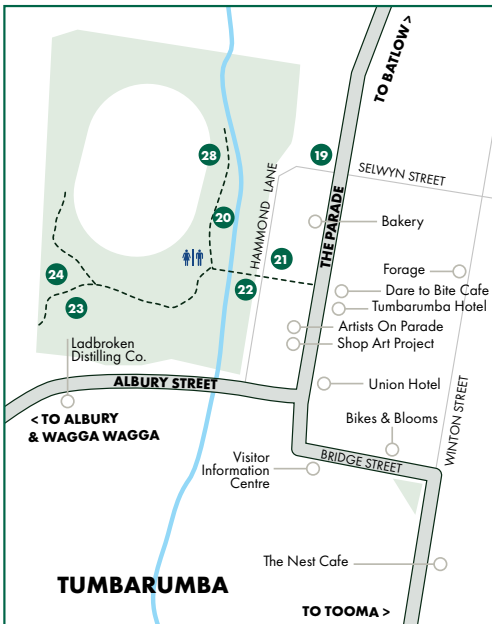

The Adelong Creek Walk is currently closed to the public due to damage caused by recent flooding.

snowy valleys sculpture trail

- 15 16 Courabyra Wines
- 17 18 Johansen Wines
- 25 Obsession Wines

Cellar Door opening times may vary
 Artwork 25 at Obsession Wines is undergoing remediation and is currently not on display.

FOR MORE INFORMATION

Please scan the QR Code for further information

Australian Government

The Snowy Valleys Sculpture Trail has been funded under the Bushfire Local Economic Recovery Fund, co-funded by the Australian and NSW Governments

- ADELONG** 1 Osamu & Masako Ohnishi (JAPAN) 'USAGI Shelter' 2 Giuliana De Felice (New Zealand) 'Follow the Signs' 3 Takeshi Tanabe (Japan) 'A Scene: Dedicated to Handel's "The Water Music" 17-1' 4 Tania Spencer (WA) 'Gumnut Cap Trio'
 5 Michael Le Grand (NSW) 'Schism' 6 Ron Gomboc (WA) 'The Elder' 7 Shaumyika Sharma (USA | WA) 'The Big Wave' 8 Lubomir Mikle (Slovakia) 'E.E.H.' 9 Akiho Tata (Japan) 'Pink Eggplant - Share'
 10 Harrie Fasher (NSW) 'The Last Charge' **BATLOW** 11 Milan Kuzica (Czech Republic) 'Green Life' 12 Richard Tipping (NSW) 'Artwork' 13 Keld Moseholm (Denmark) 'The Kiss' 14 Koichi Ogino (Japan) 'Camel Country'
COURABYRA WINES 15 Gavin Young (South Africa) 'Fouet' 16 Haruyuki Uchida (Japan) 'Thinking Red' **JOHANSEN WINES** 17 Stephen King (NSW) 'Soil Test V' 18 Norton Flavel (WA) 'And Another'
TUMBARUMBA 19 Stephen King (NSW) 'Set Square' 20 Takahiro Hirata (Japan) 'Arrowhead Dark Night Shine' 21 Jennifer Cochrane (WA) 'Pipe and Fittings... Many Cubes' 22 Keld Moseholm (Denmark) 'Together We Are Strong'
 23 Philip Spelman (NSW) 'Lumina Folds' 24 Marcus Tatton (New Zealand | TAS) 'Habitat' 28 Egor Zigura (Ukraine) 'Colossus' **OBSESSION WINES** 25 Takeshi Tanabe (Japan) 'Locus of Time 18-1'
TOOMA 26 Keizo Ushio (Japan) 'Oushi Zokei' 27 Ron Robertson-Swann (NSW) 'Hildegard von Bingen'