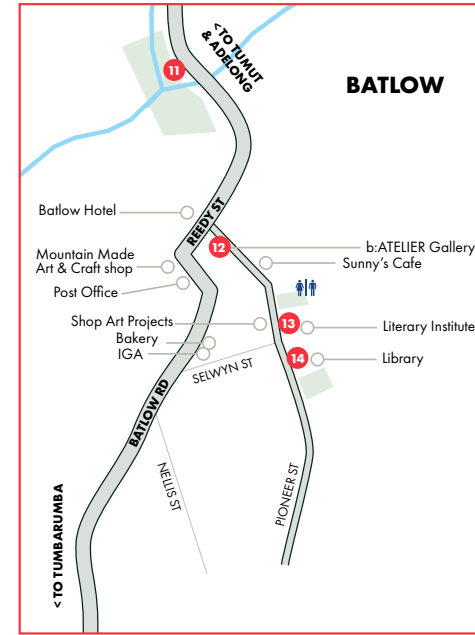

The Adelong Creek Walk is currently closed to the public due to damage caused by recent flooding.

snowy valleys sculpture trail

- 15 16 Courabyra Wines
- 17 18 Johansen Wines
- 25 Obsession Wines

Cellar Door opening times may vary
 Artwork 25 at Obsession Wines is undergoing remediation and is currently not on display.

FOR MORE INFORMATION

Please scan the QR Code for further information

Australian Government

The Snowy Valleys Sculpture Trail has been funded under the Bushfire Local Economic Recovery Fund, co-funded by the Australian and NSW Governments

- ADELONG** 1 Osamu & Masako Ohnishi (JAPAN) 'USAGI Shelter' 2 Giuliana De Felice (New Zealand) 'Follow the Signs' 3 Takeshi Tanabe (Japan) 'A Scene: Dedicated to Handel's "The Water Music" 17-1' 4 Tania Spencer (WA) 'Gumnut Cap Trio'
 5 Michael Le Grand (NSW) 'Schism' 6 Ron Gomboc (WA) 'The Elder' 7 Shaumyika Sharma (USA | WA) 'The Big Wave' 8 Lubomir Mikle (Slovakia) 'E.E.H.' 9 Akiho Tata (Japan) 'Pink Eggplant - Share'
 10 Harrie Fasher (NSW) 'The Last Charge' **BATLOW** 11 Milan Kuzica (Czech Republic) 'Green Life' 12 Richard Tipping (NSW) 'Artwork' 13 Keld Moseholm (Denmark) 'The Kiss' 14 Koichi Ogino (Japan) 'Camel Country'
COURABYRA WINES 15 Gavin Young (South Africa) 'Fouet' 16 Haruyuki Uchida (Japan) 'Thinking Red' **JOHANSEN WINES** 17 Stephen King (NSW) 'Soil Test V' 18 Norton Flavel (WA) 'And Another'
TUMBARUMBA 19 Stephen King (NSW) 'Set Square' 20 Takahiro Hirata (Japan) 'Arrowhead Dark Night Shine' 21 Jennifer Cochrane (WA) 'Pipe and Fittings... Many Cubes' 22 Keld Moseholm (Denmark) 'Together We Are Strong'
 23 Philip Spelman (NSW) 'Lumina Folds' 24 Marcus Tatton (New Zealand | TAS) 'Habitat' 28 Egor Zigura (Ukraine) 'Colossus' **OBSESSION WINES** 25 Takeshi Tanabe (Japan) 'Locus of Time 18-1'
TOOMA 26 Keizo Ushio (Japan) 'Oushi Zokei' 27 Ron Robertson-Swann (NSW) 'Hildegard von Bingen'