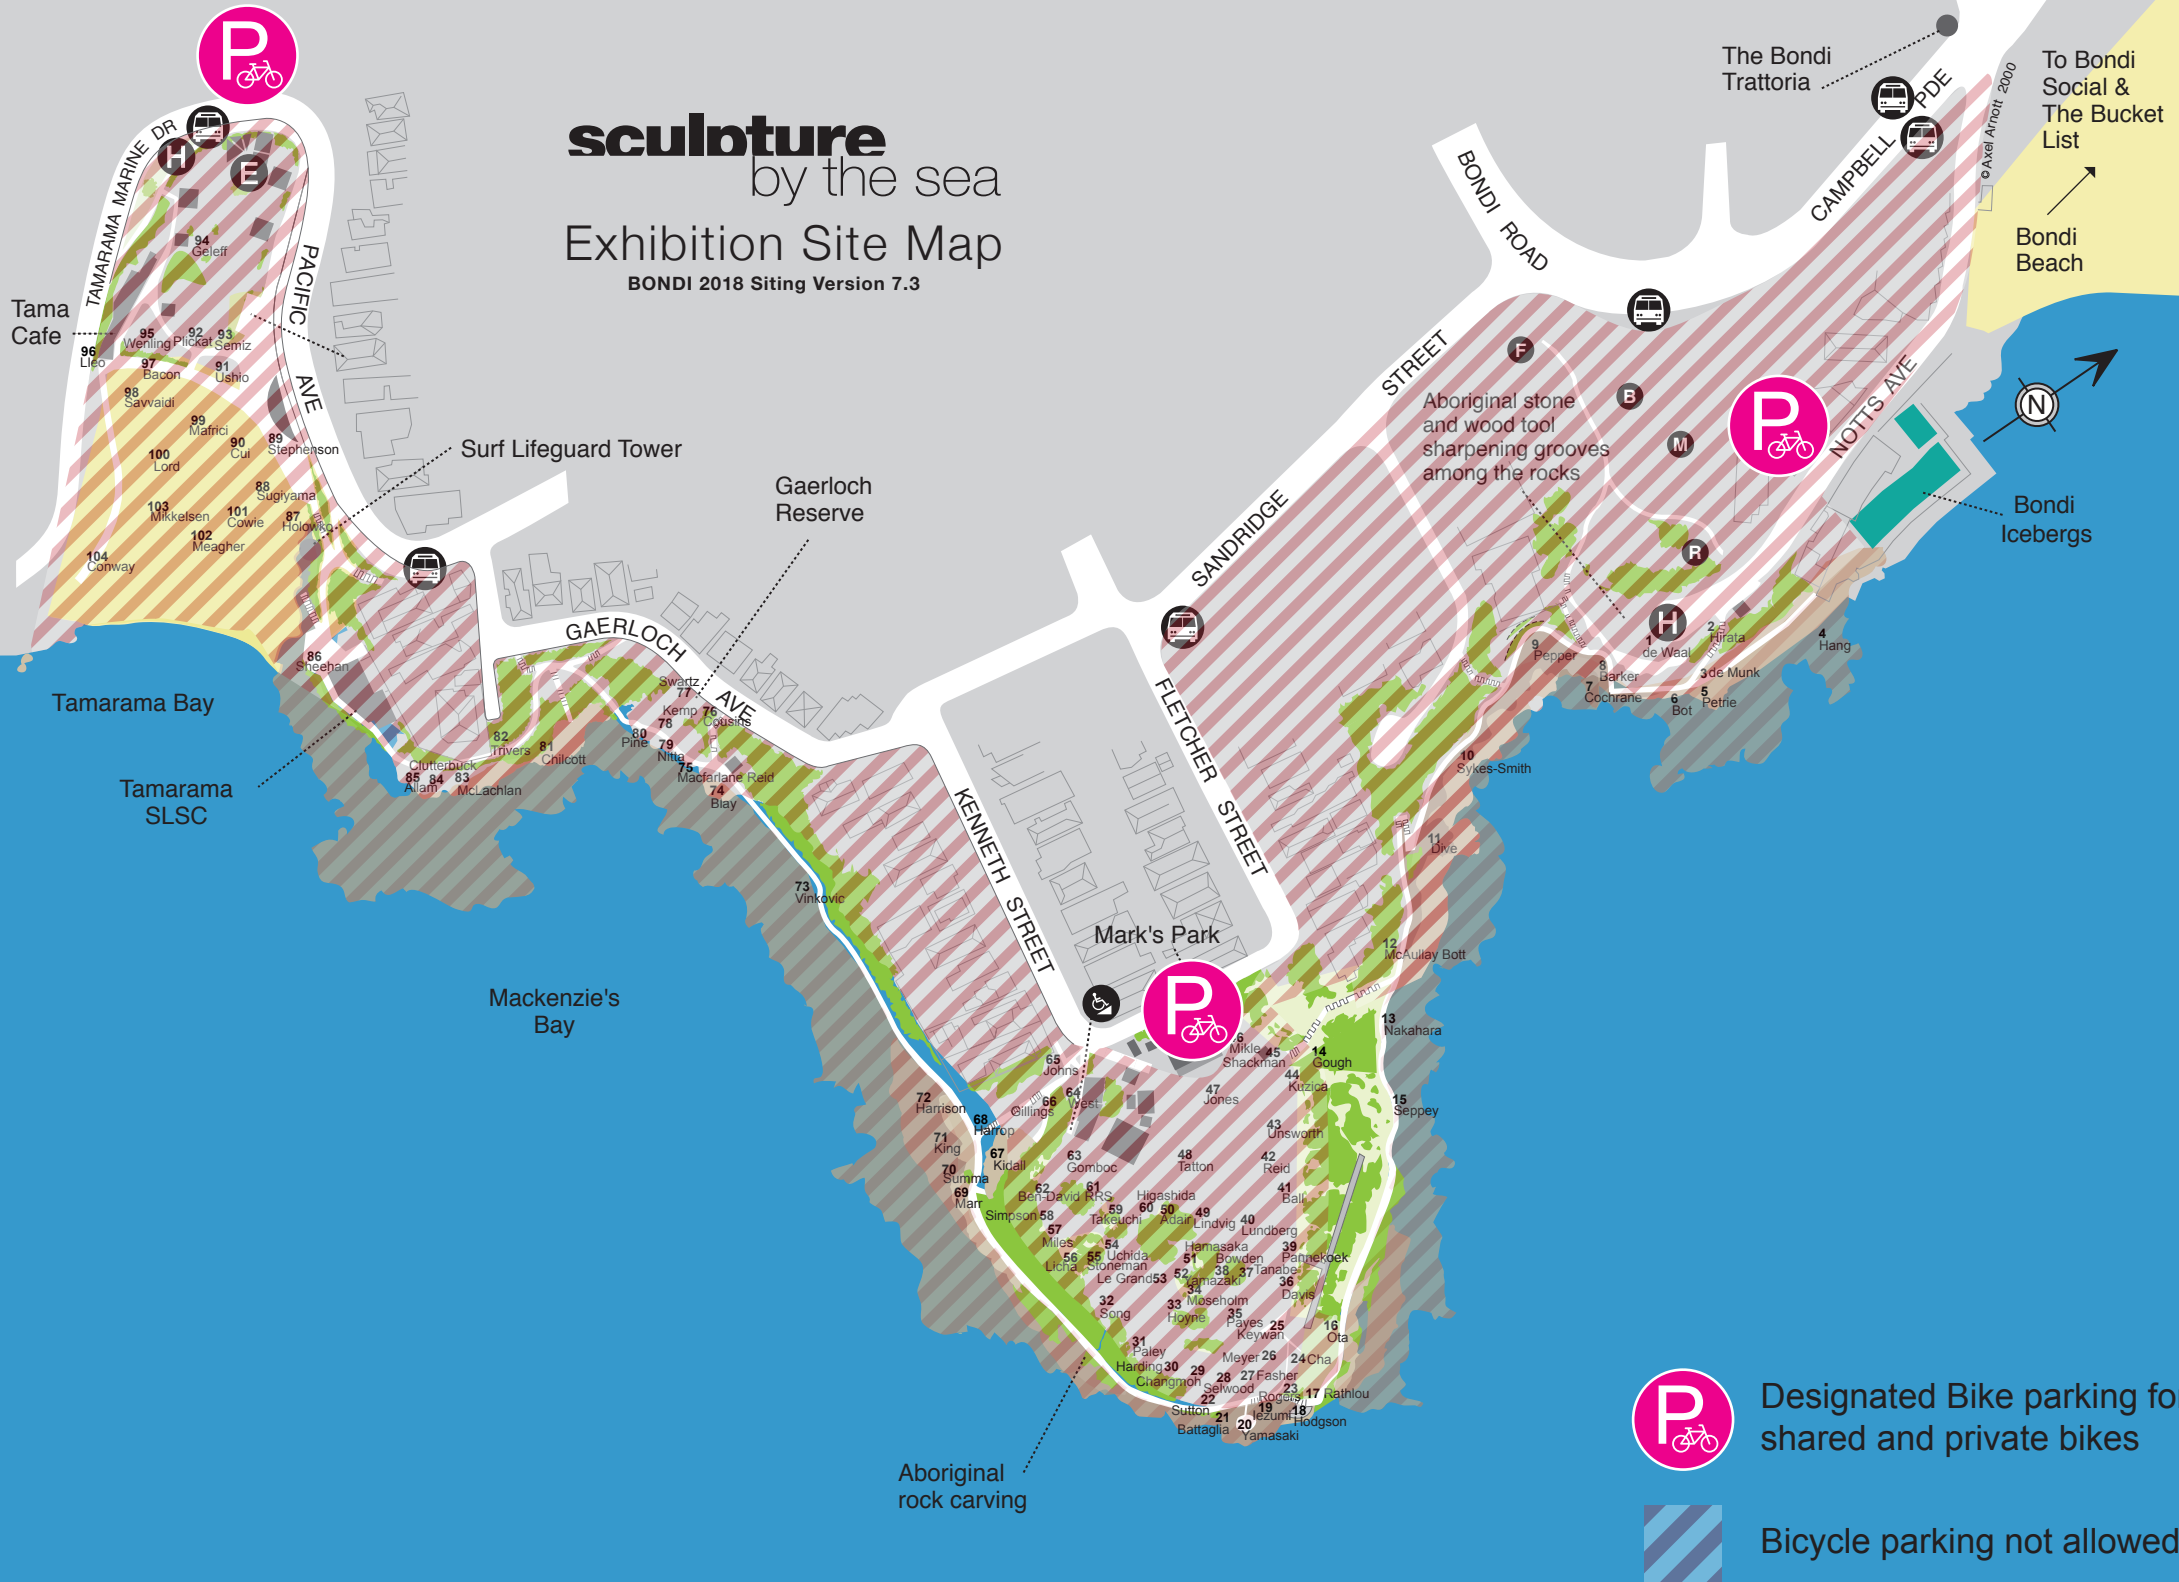

sculpture by the sea

Exhibition Site Map

BONDI 2018 Siting Version 7.3

Designated Bike parking for shared and private bikes

Bicycle parking not allowed