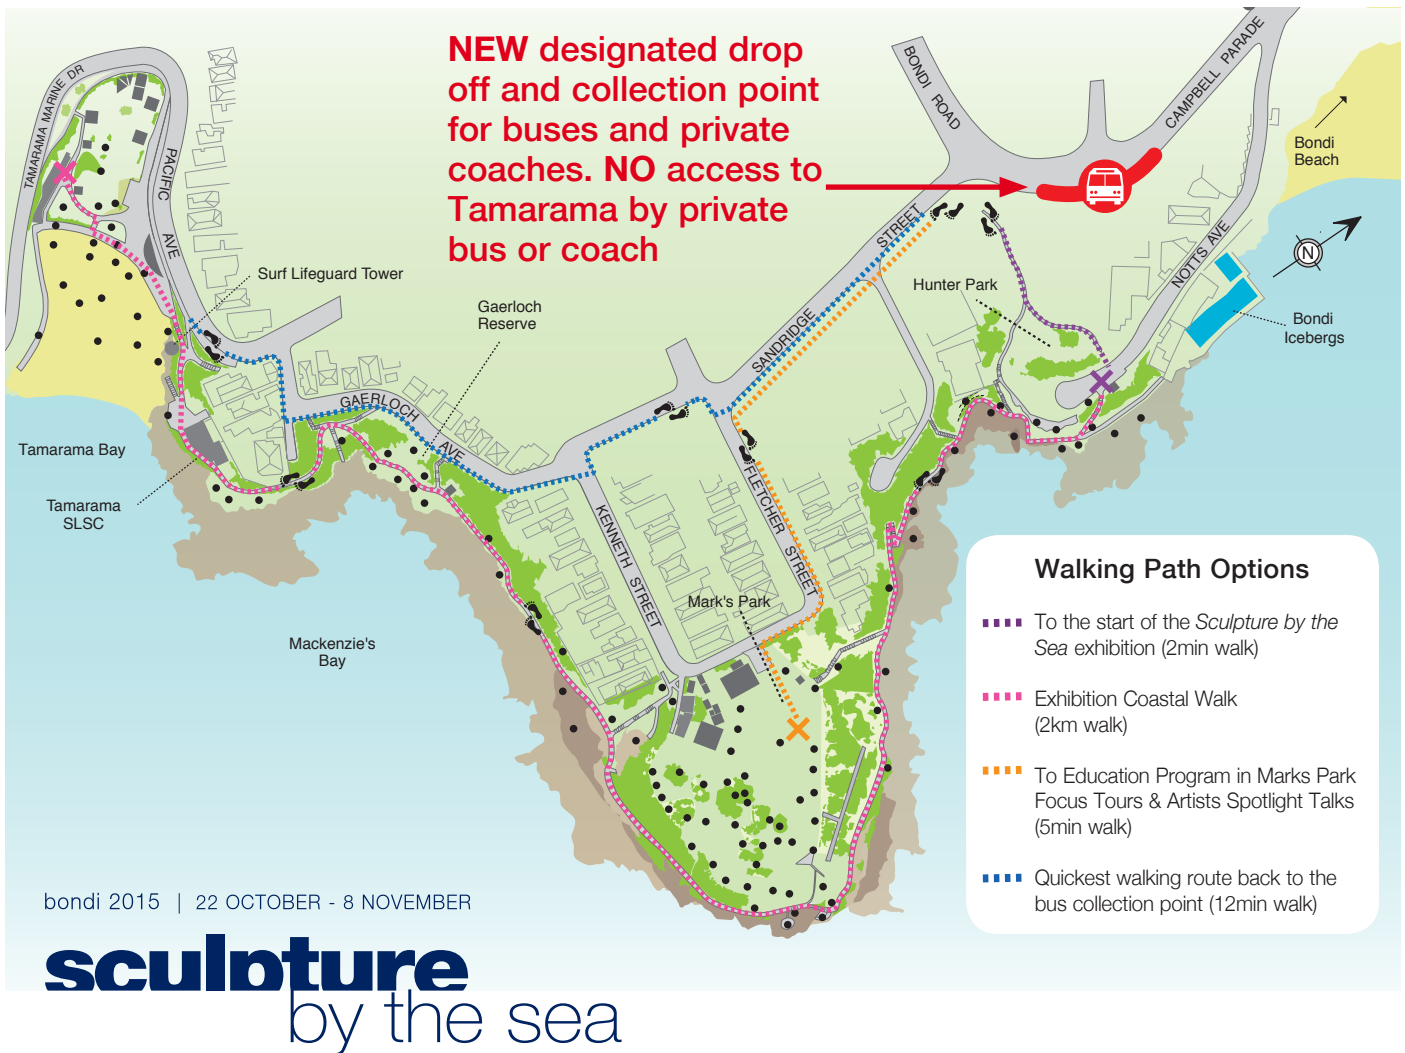

Important NEW Information for Private Coaches and School Buses Visiting *Sculpture by the Sea*, Bondi

22 October - 8 November 2015

Welcome and thank you for planning your visit to *Sculpture by the Sea* by private coach or school bus. Please read this important message regarding the new bus drop off and collection point for all buses on the city bound side of Campbell Parade, Bondi Beach.

This new bus drop off and collection point has been provided on Campbell Parade to make it easier for you to get to the exhibition and to ease congestion elsewhere (see map for location). It is requested that all private coaches and school buses only use the Campbell Parade bus zone on the map to drop off and pick up and do not use the other bus stops next to the coastal walk.

Sculpture by the Sea staff will be at the Campbell Parade bus area to show you the way to the exhibition site nearby.

Please allow a little extra time needed to walk and enjoy the exhibition.

For any enquiries about the new drop off and collection point please contact Jodie Walker from Waverley Council on 9083 8414.

Visit our website for more visitor information www.sculpturebythesea.com