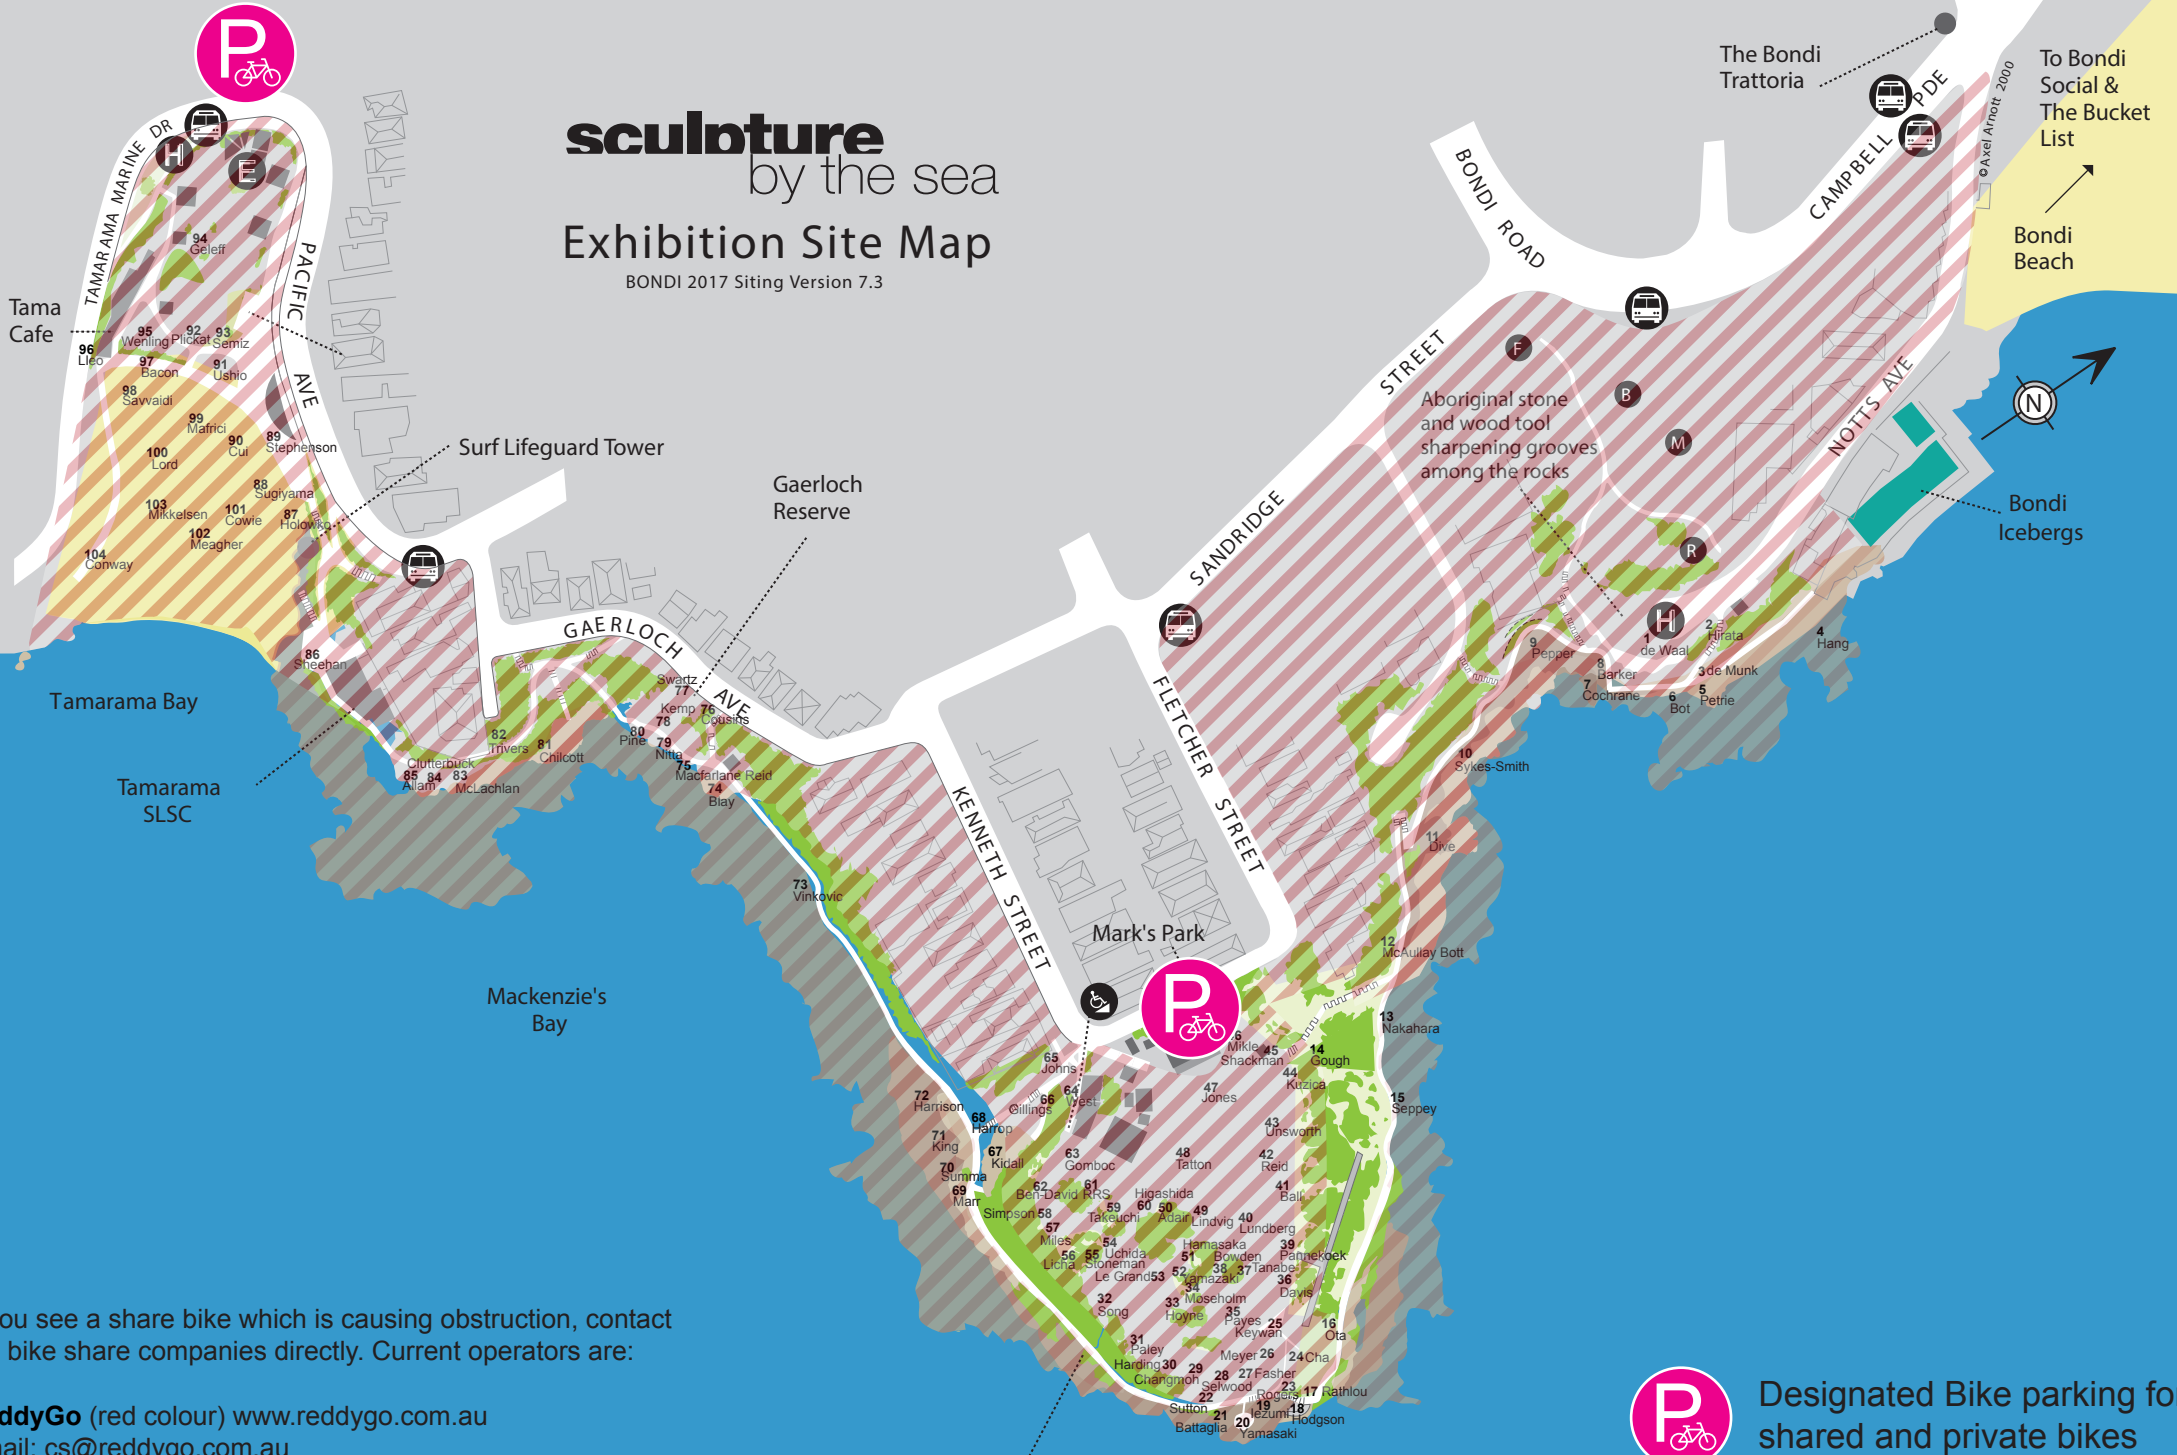

sculpture by the sea

Exhibition Site Map

BONDI 2017 Siting Version 7.3

If you see a share bike which is causing obstruction, contact the bike share companies directly. Current operators are:

ReddyGo (red colour) www.reddygo.com.au
 Email: cs@reddygo.com.au

O-Bike (yellow colour) www.o.bike
 Hotline: 0452 512 453
 Email: service@o.bike

Designated Bike parking for shared and private bikes

Bicycle parking not allowed