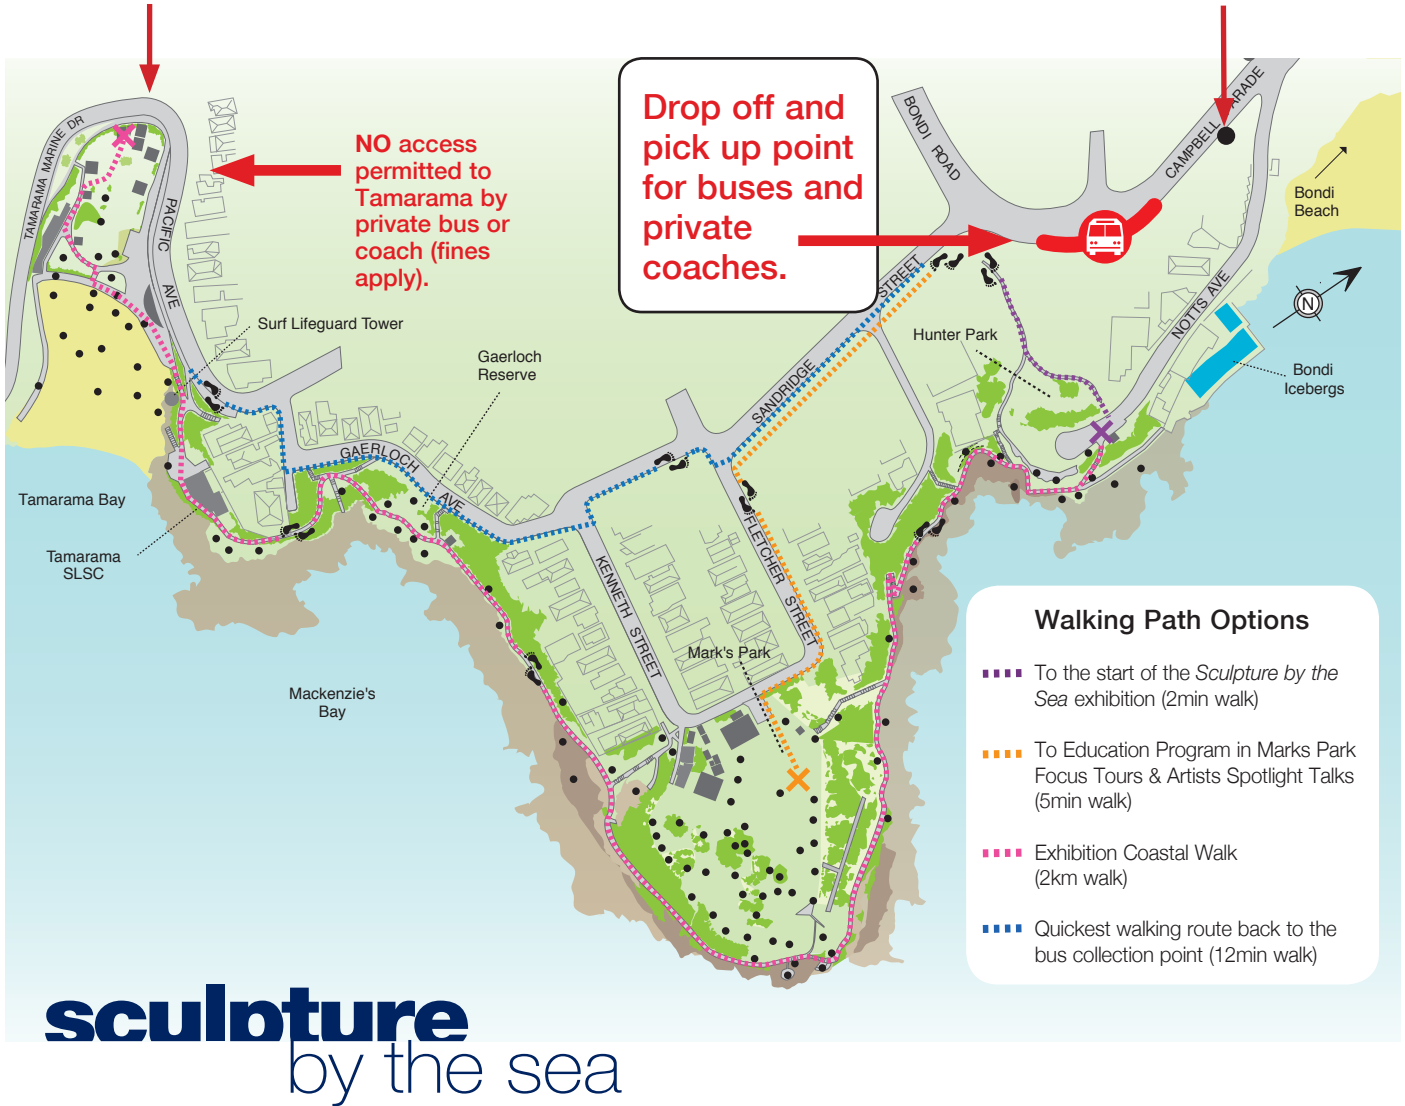

# Important Updated Information for Hired School Buses / Coaches Visiting *Sculpture by the Sea*, Bondi 2016

20 October - 6 November 2016

**DO NOT** use the public bus stops (fines apply)

**DO NOT** use the public bus stops (fines apply)

Welcome to all schools who are visiting *Sculpture by the Sea* on self guided school excursions or to join our Education Program. Please read this important message regarding the bus drop off and collection point for all buses on the city bound side of Campbell Parade, Bondi Beach.

This bus drop off and collection point has been provided on Campbell Parade to make it easier for you to get to the exhibition and to ease congestion elsewhere (see map for location). It is a requirement that all schools use the designated Campbell Parade bus zone to drop off and pick up. Once dropped off buses need to find parking. **Do not use the public bus stops in the area.**

[www.sculpturebythesea.com](http://www.sculpturebythesea.com)