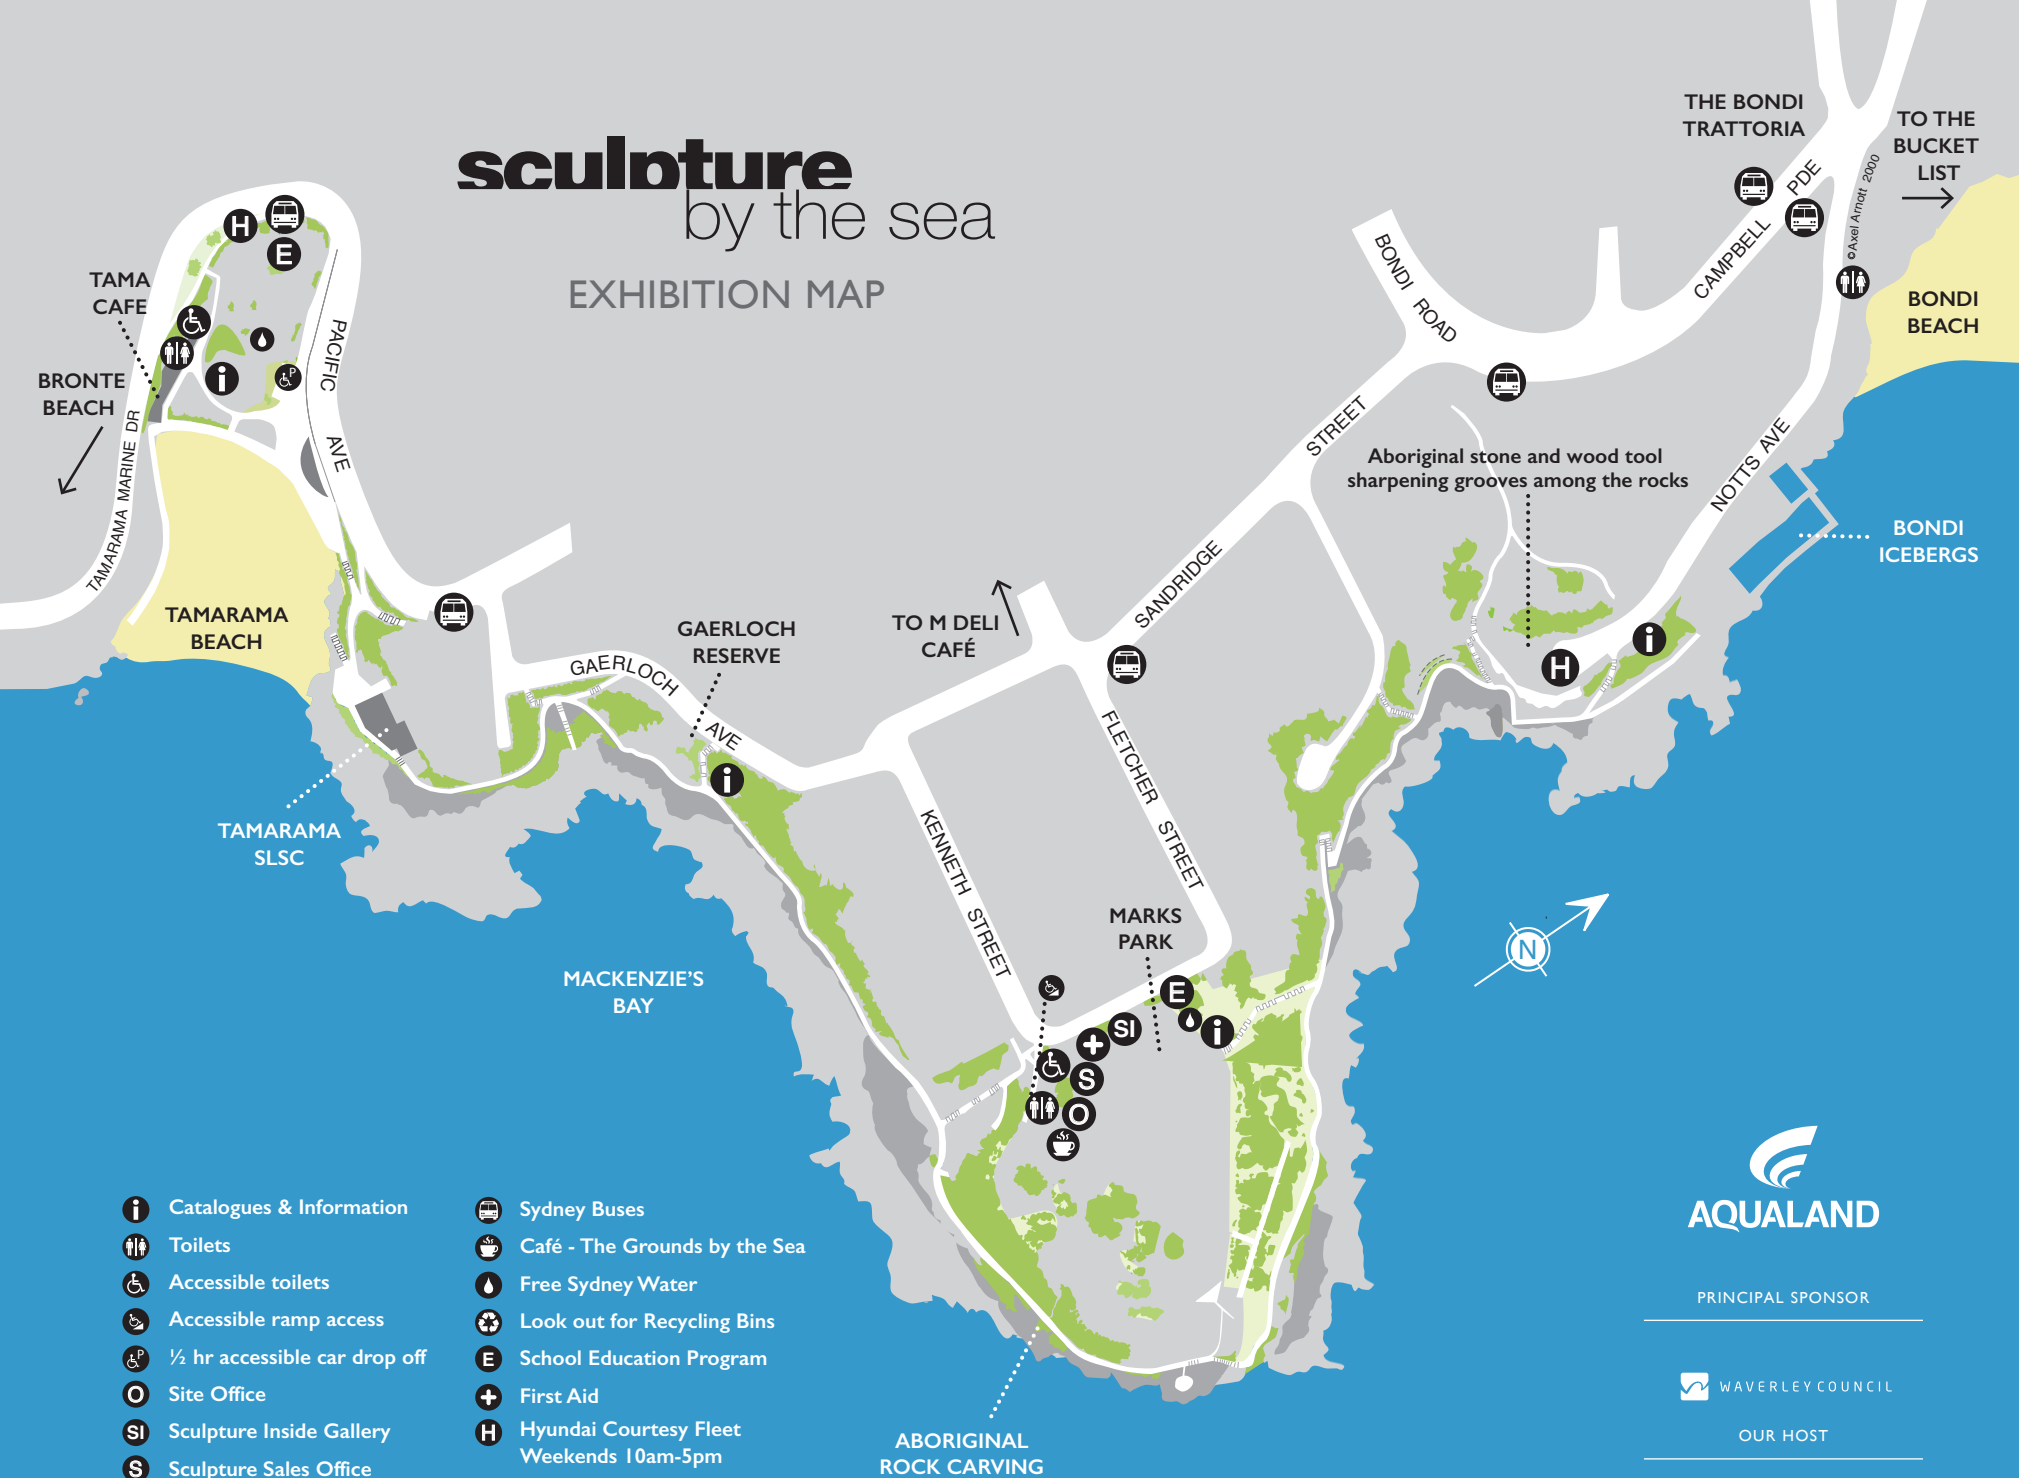

sculpture by the sea

EXHIBITION MAP

- **i** Catalogues & Information
- **♿** Toilets
- **♿** Accessible toilets
- **♿** Accessible ramp access
- **♿** ½ hr accessible car drop off
- **O** Site Office
- **SI** Sculpture Inside Gallery
- **S** Sculpture Sales Office

- **🚌** Sydney Buses
- **☕** Café - The Grounds by the Sea
- **💧** Free Sydney Water
- **♻️** Look out for Recycling Bins
- **E** School Education Program
- **+** First Aid
- **H** Hyundai Courtesy Fleet
  Weekends 10am-5pm

THE BONDI TRATTORIA
CAMPBELL PDE
TO THE BUCKET LIST →
BONDI BEACH

Aboriginal stone and wood tool sharpening grooves among the rocks

BONDI ICEBERGS

TO M DELI CAFÉ

AQUALAND

PRINCIPAL SPONSOR

WAVERLEY COUNCIL

OUR HOST

ABORIGINAL ROCK CARVING